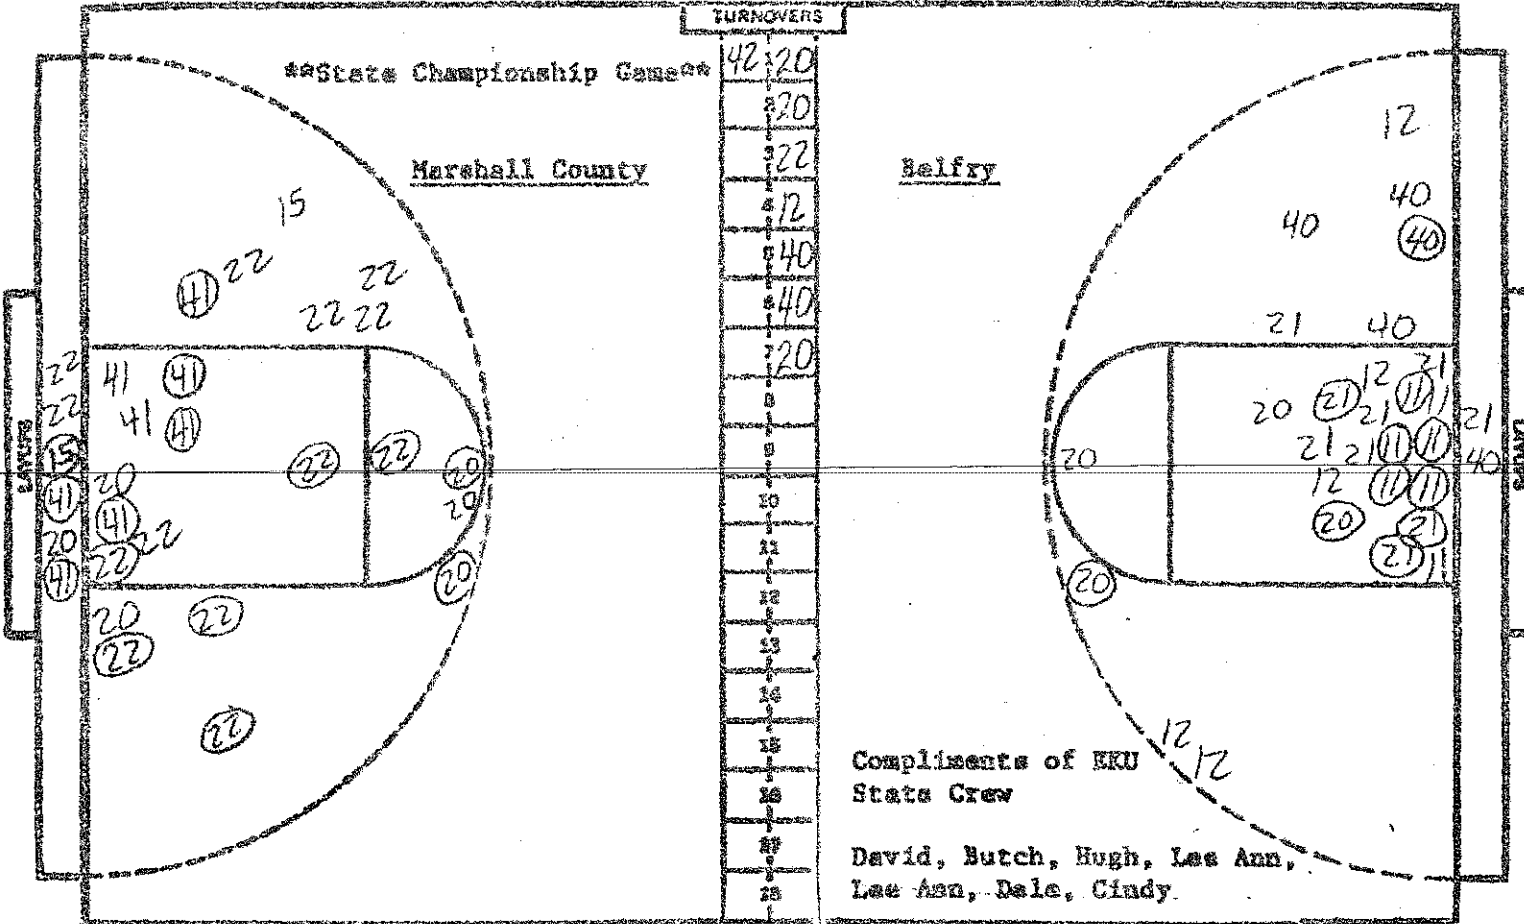

CAGE CHART

Belfry

Marshall County

DATE: 3-24-84

TIME: First

NO.	Marshall County	FG-FGA	FT-FTA	RD	P	TP	A
22	Rona Poe	6-13	0-1	0	2	12	3
24	Maggie Yopp	0-0	0-0	1	0	0	0
41	Carol Parker	6-8	4-4	4	2	16	0
20	Fanny Barrett	2-6	0-2	3	1	4	3
18	Staci Dick	1-2	0-0	1	3	2	2
42	Mary Taylor	0-0	0-1	3	0	0	0
21	Starla Waldrop	-	-				
30	Cindy Stowe	-	-				
32	Jennifer Coe	-	-				
40	Jennifer Harrell	-	-				
14	Donna Jackson	-	-				
34	Michelle Mathis	-	-				
		-	-				
		-	-	1	D.N.		
TOTALS		15-29	4-8	13	8	34	8

NO.	Belfry	FG-FGA	FT-FTA	RD	P	TP	A
21	Cindy Stuart	3-9	1-2	8	2	7	0
40	Rhonda Charles	1-5	2-2	1	1	4	0
11	Kathy Spinks	5-7	3-3	9	3	13	0
20	Tammy Tussey	2-4	0-1	2	1	4	2
12	Sabrina Tussey	0-5	3-4	2	0	3	1
30	Geanine Fluty	0-0	0-0	0	0	0	0
10	Penny Hunt	-	-				
14	Alona Gilliam	-	-				
33	Tammy Viperman	-	-				
34	Beth Watt	-	-				
15	Dorothy Salmon	-	-				
45	Karen Blackburn	-	-				
		-	-				
		-	-	1	D.N.		
TOTALS		11-30	9-12	23	7	31	3

PERCENTS 51.7 50.0 2 TEAM REBOUNDS (NOT IN TOTAL)

PERCENTS 36.7 75.0 2 TEAM REBOUNDS (NOT IN TOTAL)

Marshall County Belfry

SCORE BY HALVES

OFFICIALS: Don Byars & Jan Baker

16-18=34

18-13=31

5600 Est. Attendance